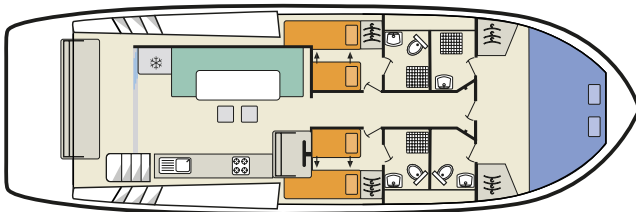

Sun shade

DVD player

Outside shower

Large sliding glass doors to outside seating

Wide walkways for easy access

THE HORIZON FLEET

All models in the Horizon range are designed exclusively for Le Boat and are available for sale through our Ownership Programme.

HORIZON 1150

11,50m x 4,25m

HORIZON

2 cabins / 1 bathroom

HORIZON 2S

2 cabins / 2 bathroom

HORIZON 1350

13,50m x 4,35m

HORIZON 3

3 cabins / 3 bathrooms

HORIZON 4

4 cabins / 4 bathrooms

HORIZON 1500

14,99m x 4,35m

HORIZON 5

5 cabins / 5 bathrooms