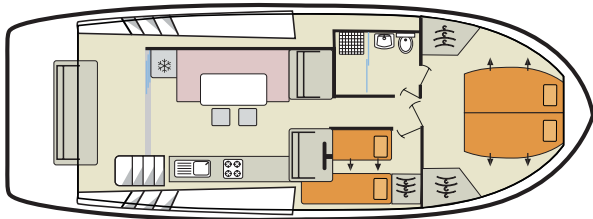

Sun shade

DVD player

Outside shower

Large sliding glass doors to outside seating

Wide walkways for easy access

THE HORIZON FLEET

All models in the Horizon range are designed exclusively for Le Boat and are available for sale through our Ownership Programme.

HORIZON 1150

11,50m x 4,25m

HORIZON

2 cabins / 1 bathroom

HORIZON 2S

2 cabins / 2 bathroom

HORIZON 1350

13,50m x 4,35m

HORIZON 3

3 cabins / 3 bathrooms

HORIZON 4

4 cabins / 4 bathrooms

HORIZON 1500

14,99m x 4,35m

HORIZON 5

5 cabins / 5 bathrooms