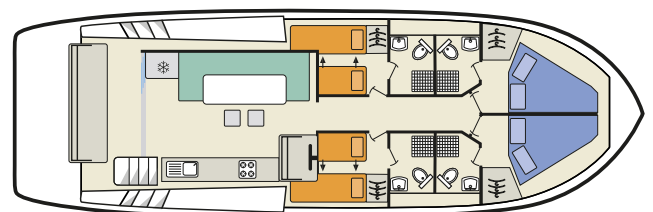

Sun shade

DVD player

Outside shower

Large sliding glass doors to outside seating

Wide walkways for easy access

THE HORIZON FLEET

All models in the Horizon range are designed exclusively for Le Boat and are available for sale through our Ownership Programme.

HORIZON 1150

11,50m x 4,25m

HORIZON

2 cabins / 1 bathroom

HORIZON 2S

2 cabins / 2 bathroom

HORIZON 1350

13,50m x 4,35m

HORIZON 3

3 cabins / 3 bathrooms

HORIZON 4

4 cabins / 4 bathrooms

HORIZON 1500

14,99m x 4,35m

HORIZON 5

5 cabins / 5 bathrooms