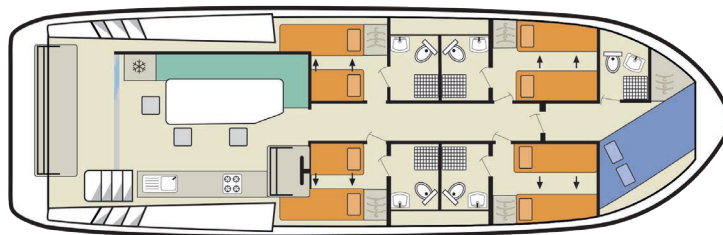

Sun shade

DVD player

Outside shower

Large sliding glass doors to outside seating

Wide walkways for easy access

THE HORIZON FLEET

All models in the Horizon range are designed exclusively for Le Boat and are available for sale through our Ownership Programme.

HORIZON 1150

11,50m x 4,25m

HORIZON

2 cabins / 1 bathroom

HORIZON 2S

2 cabins / 2 bathroom

HORIZON 1350

13,50m x 4,35m

HORIZON 3

3 cabins / 3 bathrooms

HORIZON 4

4 cabins / 4 bathrooms

HORIZON 1500

14,99m x 4,35m

HORIZON 5

5 cabins / 5 bathrooms