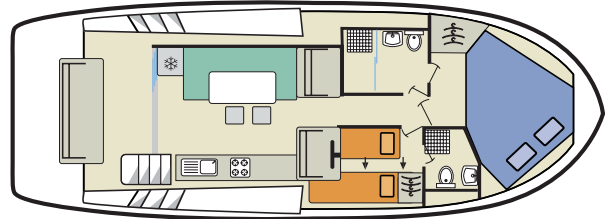

Sun shade

DVD player

Outside shower

Large sliding glass doors to outside seating

Wide walkways for easy access

THE HORIZON FLEET

All models in the Horizon range are designed exclusively for Le Boat and are available for sale through our Ownership Programme.

HORIZON 1150

11,50m x 4,25m

HORIZON

2 cabins / 1 bathroom

HORIZON 2S

2 cabins / 2 bathroom

HORIZON 1350

13,50m x 4,35m

HORIZON 3

3 cabins / 3 bathrooms

HORIZON 4

4 cabins / 4 bathrooms

HORIZON 1500

14,99m x 4,35m

HORIZON 5

5 cabins / 5 bathrooms